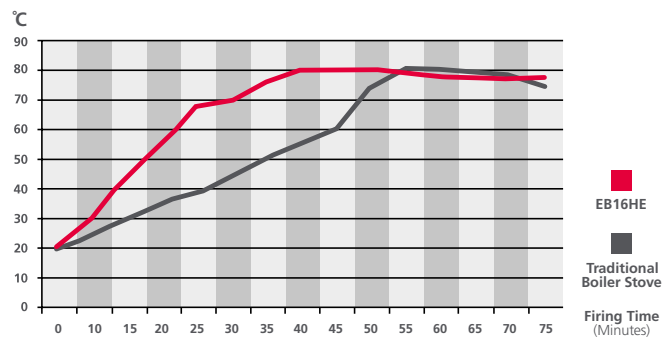

Style matters

No one's going to notice your new boiler, but they will comment on your stunning new stove. This is why we offer a diverse range of styles – from our traditional two-door Villager to our modern wood burner.

Keep the temperature steady

Every Arada boiler stove has a thermostat. It's not just a safety feature, it also keeps your radiators at a constant temperature, so you stay comfortable. The feedback from the thermostat contributes to high fuel efficiency and reduced fuel consumption – making an Arada model cheaper to run than other boiler stoves.

Works with other heating systems or stands alone

When installed with a thermal store, our boiler stoves can be combined with any other source of heating, from traditional gas and oil systems to the 'greener' ground source heat pumps and solar panels. This is the perfect partnership for complete home heating. Your stove is able to heat up a large amount of water quickly, and the thermal store utilises this heat effectively around the home.

Faster hot water

We use technology to drive meaningful improvements. For example, our designers modelled water flow characteristics to devise a much faster system for heating water. So an Arada stove heats your hot water faster.